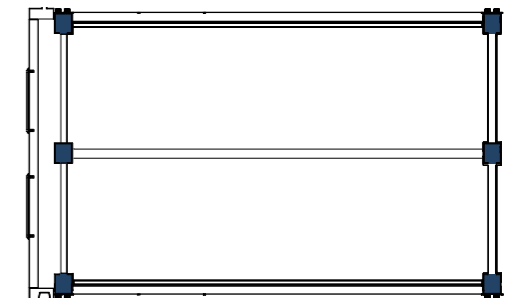

頂視圖六柱結構
double-sided cabinets with 6 posts