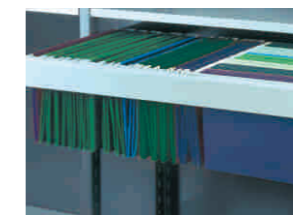

The double-sided cabinets include 6 posts. Each shelf includes 2 shelf trays and each shelf can be adjusted individually. More accessories like pull-out desk top, divider panels are available to choose from. This version is also composed to be 3-bay, 4-bay, 5-bay and 6-bay cabinets with the 1-bay and 2-bay modules.

透視圖
each shelf on 2 shelf trays

頂視圖六柱結構
double-sided cabinets with 6 posts

Pull-out desk top
工作拉板

Hanging rod
橫式檔案掛管

Divider
分隔板

CD drawer
光碟拉盤

Floppy disk drawer
磁碟拉盤

Pull-out Frame
拉架