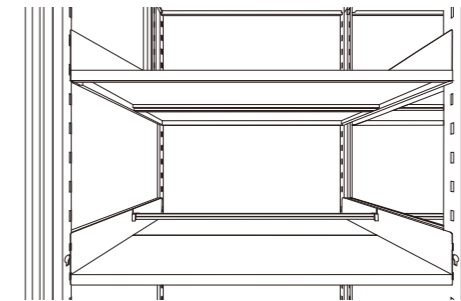

滑輪由生鐵鑄造，表面鍍上防銹鋅層，使滑輪更為耐用。櫃體選用優質的冷軋鋼。

- The built-in safety locks for mechanical type cabinets are designed to safeguard users from accidentally trapping in aisles
內置安全鎖裝置，避免使用者意外地夾于檔案櫃之間
- Side bracket is provided to avoid toppling of contents to adjacent units
分隔側條有助防止文件傾倒
- Heavy duty iron die casting wheels with anti-rust zinc coating
滑輪由生鐵鑄造，表面鍍上防銹鋅層，使滑輪更為耐用
- Central lock
中央櫃鎖

_08 _MUSTER _Economy version

經濟型 密集櫃為四柱結構，採用層板托碼，增強層板的承重力，托碼兩面共用。由一倉的主架、中架和尾架及二倉的主架和副架組合而成，靈活搭配擺放。（經濟型隻能使用層板，兩面層板高度隻能銜時調節。）

The Economy version includes 4 posts only. Even in the double-sided cabinets, on each layer, each 2 shelves share the same shelf trays and can be adjusted at the same time. This version is mainly for box files and books. With the 1-bay and 2-bay basis, it can be composed to be 3-bay units, 4-bay units, 5-bay units and 6-bay units.