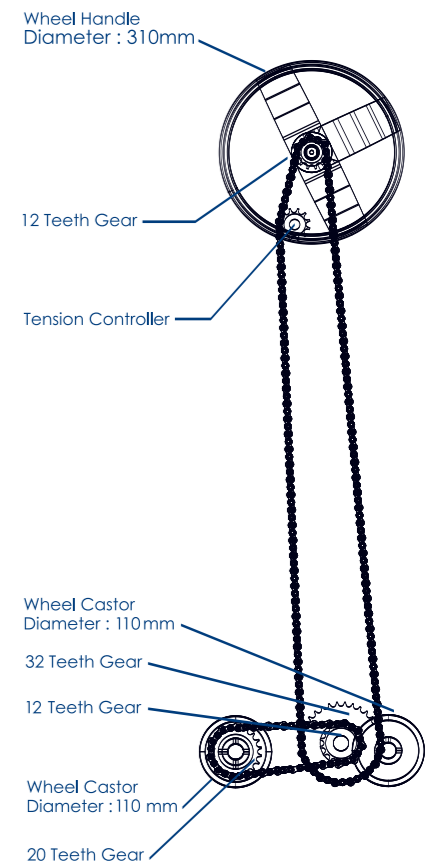

_04 _MUSTER _Driving Mechanism

Our Mechanical wheel type Mobile filing cabinet is designed by using different gear ratio to move the cabinet by generally turning the handwheel. The design is to minimize power to move a huge object. Gears and roller chains have been tested for the firmness. We guarantee our mobile cabinets can move smoother and quietly.

機動式推櫃以不同齒輪組合而成，此設計優點在於可以最小之力量去推動龐大之物件。我們的檔案櫃經過多次測試，以確保運作時暢順寧靜。

For other brand of mechanical mobile cabinets, a power of 2 fully loaded box files is required to move the 3200kg of loading
其它品牌的驅動系統，需用提起兩個滿載文件夾的力量方可推動3200公斤的檔案櫃。

Our "WEBBER" branded mechanical mobile cabinets only require half of the power
“WEBBER”品牌密集檔案櫃的驅動系統，只需提起一個滿載文件夾的力量便可推動3200公斤的檔案櫃。