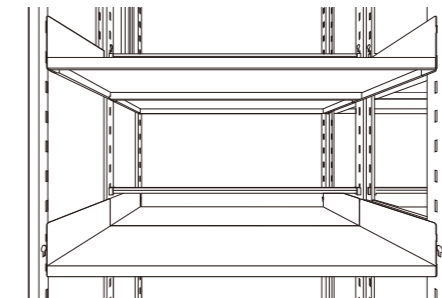

_08 _MUSTER _Economy version

經濟型 密集櫃為四柱結構，採用層板托碼，增強層板的承重力，托碼兩面共用。由一倉的主架、中架和尾架及二倉的主架和副架組合而成，靈活搭配擺放。（經濟型隻能使用層板，兩面層板高度隻能銜時調節。）

The Economy version includes 4 posts only. Even in the double-sided cabinets, on each layer, each 2 shelves share the same shelf trays and can be adjusted at the same time. This version is mainly for box files and books. With the 1-bay and 2-bay basis, it can be composed to be 3-bay units, 4-bay units, 5-bay units and 6-bay units.

透視圖
2 shelves share the same shelf trays

頂視圖四柱結構
double-sided cabinet with 4 posts

轉盤條
gear and chains

文件盒
for box files

書籍存著
for books

_10 _MUSTER _Deluxe version

豪華型密集櫃為六柱結構，兩面層板連托碼可靈活調節，可按要求配置拉架等配件。由一倉的主架、中架和尾架及二倉的主架和副架組合而成，靈活搭配擺放。

The double-sided cabinets include 6 posts. Each shelf includes 2 shelf trays and each shelf can be adjusted individually. More accessories like pull-out desk top, divider panels are available to choose from. This version is also composed to be 3-bay, 4-bay, 5-bay and 6-bay cabinets with the 1-bay and 2-bay modules.

透視圖
each shelf on 2 shelf trays

頂視圖六柱結構
double-sided cabinets with 6 posts

Pull-out desk top
工作拉板

Hanging rod
橫式檔案掛管

Divider
分隔板

CD drawer
光碟拉盤

Floppy disk drawer
磁碟拉盤

Pull-out Frame
拉架