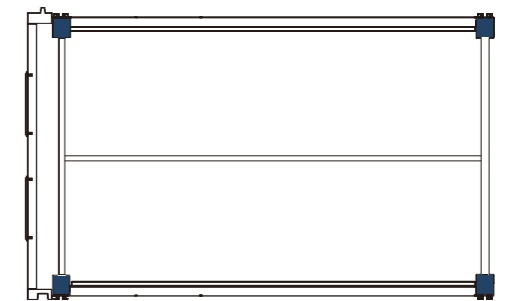

頂視圖四柱結構
double-sided cabinet with 4 posts